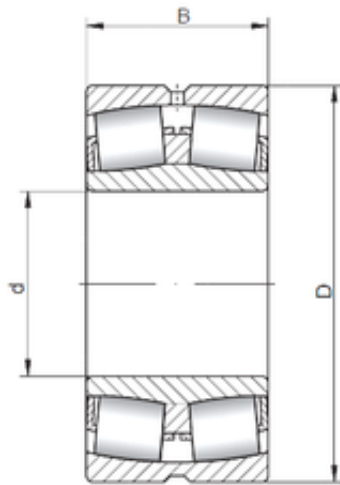

LY?MANUFACTURING CO.,LTD.

ISO 22217W33 spherical roller bearings

Bearing No. 22217W33

Size	85x150x36 mm
Bore Diameter	85 mm
Outer Diameter	150 mm
Width	36 mm
d	85 mm
D	150 mm
B	36 mm
C	36 mm

22217W33 Bearing 2D drawings and 3D CAD models