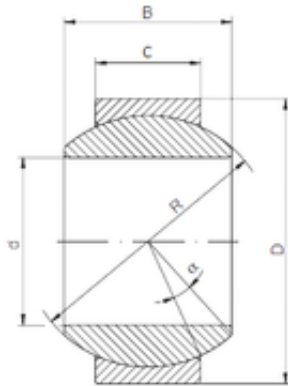

LY?MANUFACTURING CO.,LTD.

ISO GE240FO-2RS plain bearings

Bearing No. GE240FO-2RS

Size	240x370x190 mm
Bore Diameter	240 mm
Outer Diameter	370 mm
Width	190 mm
d	240 mm
D	370 mm
B	190 mm
C	110 mm
R	325 mm
Angle	15 °

GE240FO-2RS Bearing 2D drawings and 3D CAD models