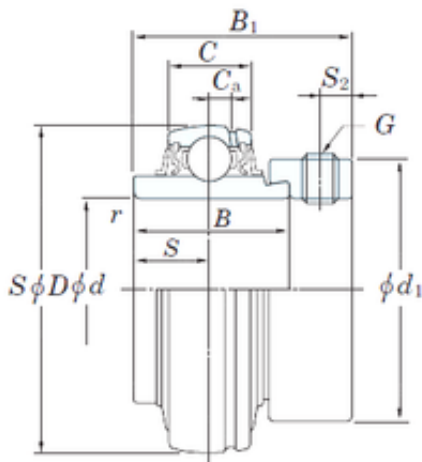

LY?MANUFACTURING CO.,LTD.

KOYO NA206 deep groove ball bearings

Bearing No. NA206

Size	30x62x36.5 mm
Bore Diameter	30 mm
Outer Diameter	62 mm
Width	36,5 mm
d	30 mm
D	62 mm
B	36,5 mm
B1	48,4 mm
C	19 mm
d1	44,5 mm
r min.	1 mm
C	5 mm
S	18,3 mm
S2	6 mm
Thread (G)	M8 × 1
Weight	0,41 Kg
Basic dynamic load rating (C)	19,5 kN
Basic static load rating (C0)	11,3 kN

NA206 Bearing 2D drawings and 3D CAD models