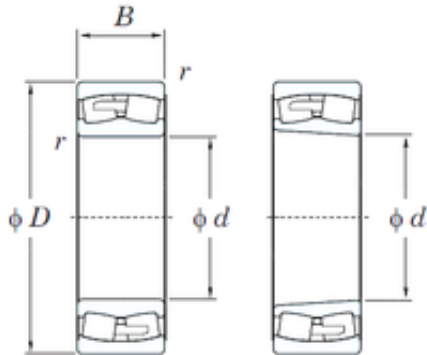

LY?MANUFACTURING CO.,LTD.

KOYO 23234RHA spherical roller bearings

Bearing No. 23234RHA

Size	170x310x110 mm
Bore Diameter	170 mm
Outer Diameter	310 mm
Width	110 mm
d	170 mm
D	310 mm
B	110 mm
C	110 mm
r min.	4 mm
da min.	188 mm
Da max.	292 mm
ra max.	3 mm
Weight	35,6 Kg
Basic dynamic load rating (C)	1210 kN
Basic static load rating (C0)	1940 kN
(Grease) Lubrication Speed	1100 r/min
(Oil) Lubrication Speed	1500 r/min
Calculation factor (e)	0,36
Calculation factor (Y0)	1,85
Calculation factor (Y1)	1,89
Bearing No.	23234RHA
r(min)	4
Cr	1520
C0r	1940
Cu	147
Grease lub.	1100

23234RHA Bearing 2D drawings and 3D CAD models

LY?MANUFACTURING CO.,LTD.

Oil lub.	1500
da(min)	188
Da(max)	292
ra(max)	3
e	0.36
Y1	1.89
Y2	2.82
Y0	1.85
(Refer.)Mass(kg)	35.6