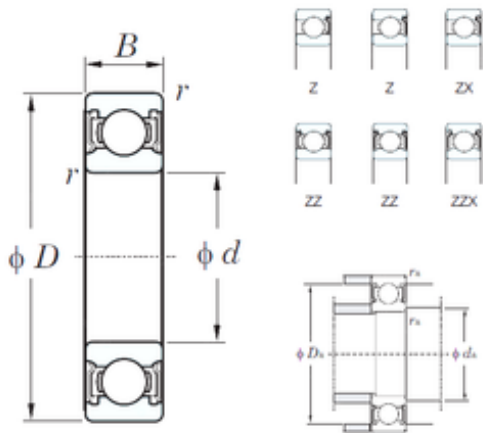

## KOYO 6901ZZ deep groove ball bearings

Bearing No. 6901ZZ

Size	12x24x6 mm
Bore Diameter	12 mm
Outer Diameter	24 mm
Width	6 mm
d	12 mm
D	24 mm
B	6 mm
C	6 mm
r min.	0,3 mm
da min.	14 mm
da max	14 mm
Da max.	22 mm
ra max.	0,3 mm
Weight	0,011 Kg
Basic dynamic load rating (C)	2,9 kN
Basic static load rating (C0)	1,45 kN
(Grease) Lubrication Speed	31000 r/min

6901ZZ Bearing 2D drawings and 3D CAD models