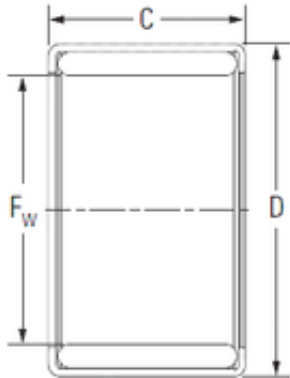

## KOYO YM3521A needle roller bearings

Bearing No. YM3521A

Size	35x42x21 mm
Bore Diameter	35 mm
Outer Diameter	42 mm
Width	21 mm
Fw	35 mm
D	42 mm
C	21 mm
Weight	0,055 Kg
Basic dynamic load rating (C)	28,8 kN
Basic static load rating (C0)	79,2 kN

YM3521A Bearing 2D drawings and 3D CAD models