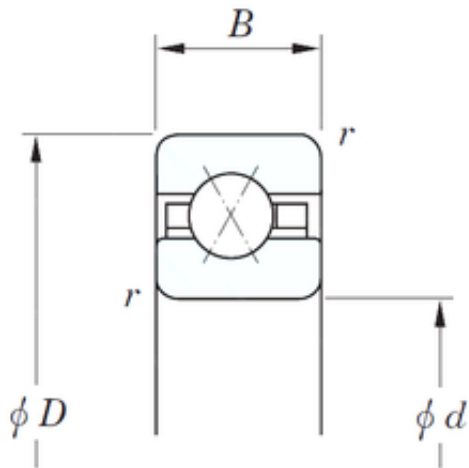

LY?MANUFACTURING CO.,LTD.

KOYO KDX120 angular contact ball bearings

Bearing No. KDX120

Size	304.8x330.2x12.7 mm
Bore Diameter	304,8 mm
Outer Diameter	330,2 mm
Width	12,7 mm
d	304,8 mm
D	330,2 mm
B	12,7 mm
C	12,7 mm
r	1,5 mm
Weight	1,02 Kg
Basic dynamic load rating (C)	20 kN
Bearing No.	KDX120
r(min)	1.5
Cr	20.0
C0r	39.5
Mass(kg)	1.02