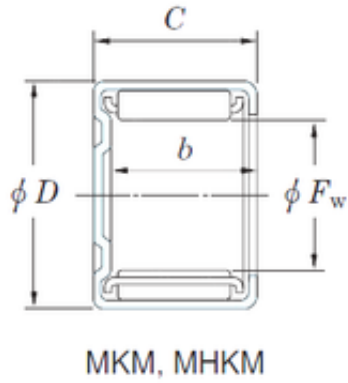

## KOYO 15MKM2112 needle roller bearings

Bearing No. 15MKM2112

Size	15x21x12 mm
Bore Diameter	15 mm
Outer Diameter	21 mm
Width	12 mm
Fw	15 mm
D	21 mm
C	12 mm
b	9,3 mm
Weight	0,012 Kg
Basic dynamic load rating (C)	7 kN
Basic static load rating (C0)	8,8 kN