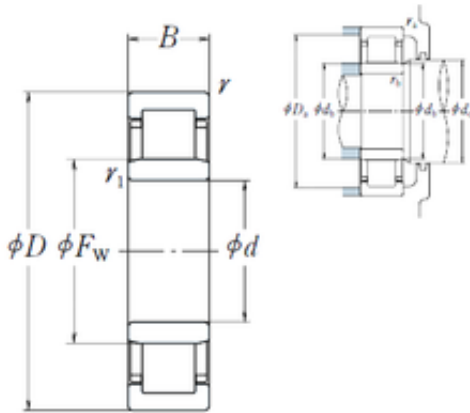

NSK NU2204 cylindrical roller bearings

Bearing No. NU2204

| | |
|-------------------------------|--------------|
| Size | 20x47x18 mm |
| Bore Diameter | 20 mm |
| Outer Diameter | 47 mm |
| Width | 18 mm |
| d | 20 mm |
| Fw | 27 mm |
| D | 47 mm |
| B | 18 mm |
| C | 18 mm |
| r min. | 1 mm |
| r1 min. | 0,6 mm |
| da min. | 25 mm |
| ra max. | 1 mm |
| rb max. | 0,6 mm |
| Weight | 0,144 Kg |
| Basic dynamic load rating (C) | 20,7 kN |
| Basic static load rating (C0) | 18,4 kN |
| (Grease) Lubrication Speed | 13 000 r/min |

NU2204 Bearing 2D drawings and 3D CAD models