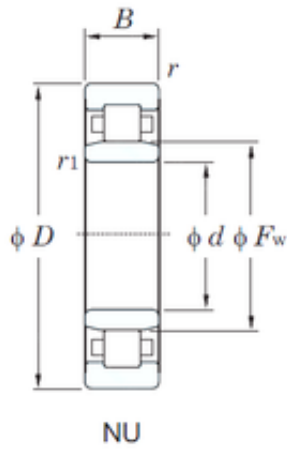

LY?MANUFACTURING CO.,LTD.

NU2348 KOYO Single-row cylindrical roller bearings

Bearing No. NU2348

Size	240x500x155 mm
Bore Diameter	240 mm
Outer Diameter	500 mm
Width	155 mm
d	240 mm
Fw	310 mm
D	500 mm
B	155 mm
C	155 mm
r min.	5 mm
r1 min.	5 mm
Weight	152 Kg
Basic dynamic load rating (C)	2170 kN
Basic static load rating (C0)	3320 kN
(Grease) Lubrication Speed	880 r/min
Bearing No.	NU2348
r(min)	5
r1(min)	5
Cr	2710
C0r	3320
Cu	346
Grease lub.	880
Oil lub.	1300
Ew	-
d1	-

NU2348 Bearing 2D drawings and 3D CAD models

LY?MANUFACTURING CO.,LTD.

B1	-
B2	-
da(min)	-
db(min)	260
db(max)	303
dc(min)	-
dd(min)	-
Da(max)	480
Db(max)	-
Db(min)	-
ra(max)	4
rb(max)	4
(Refer.)Mass(kg)	152