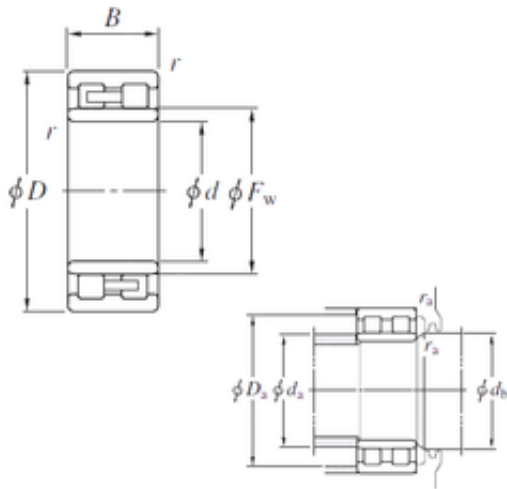

LY?MANUFACTURING CO.,LTD.

NNU4926 KOYO Double-row cylindrical roller bearings

Bearing No. NNU4926

Size	130x180x50 mm
Bore Diameter	130 mm
Outer Diameter	180 mm
Width	50 mm
d	130 mm
Fw	146 mm
D	180 mm
B	50 mm
C	50 mm
r min.	1,5 mm
da min.	138 mm
da max	143,5 mm
Da max.	172 mm
db min	148 mm
ra max.	1,5 mm
Weight	3,9 Kg
Basic dynamic load rating (C)	216 kN
Basic static load rating (C0)	428 kN
(Grease) Lubrication Speed	3100 r/min
Bearing No.	NNU4926
r(min)	1.5
Cr	269
C0r	428
Cu	50.2
Grease lub.	3100

NNU4926 Bearing 2D drawings and 3D CAD models

LY?MANUFACTURING CO.,LTD.

Oil lub.	3700
Ew	-
da(min)	138
da(max)	143.5
db(min)	148
Da(max)	172
Da(min)	-
ra(max)	1.5
(Refer.) Mass(kg)	3.90