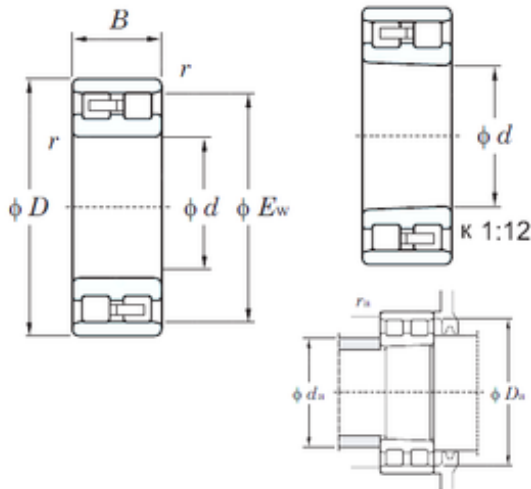

LY?MANUFACTURING CO.,LTD.

NN3026 KOYO Double-row cylindrical roller bearings

Bearing No. NN3026

| | |
|-------------------------------|---------------|
| Size | 130x200x52 mm |
| Bore Diameter | 130 mm |
| Outer Diameter | 200 mm |
| Width | 52 mm |
| d | 130 mm |
| D | 200 mm |
| Ew | 182 mm |
| B | 52 mm |
| C | 52 mm |
| r min. | 2 mm |
| da min. | 139 mm |
| Da min | 183 mm |
| Da max. | 191 mm |
| ra max. | 2 mm |
| Weight | 5,94 Kg |
| Basic dynamic load rating (C) | 283 kN |
| Basic static load rating (C0) | 476 kN |
| (Grease) Lubrication Speed | 2900 r/min |
| Bearing No. | NN3026 |
| r(min) | 2 |
| Cr | 356 |
| C0r | 476 |
| Cu | 57.7 |
| Grease lub. | 2900 |
| Oil lub. | 3500 |

NN3026 Bearing 2D drawings and 3D CAD models

LY?MANUFACTURING CO.,LTD.

| | |
|------------------|------|
| Fw | - |
| da(min) | 139 |
| da(max) | - |
| db(min) | - |
| Da(max) | 191 |
| Da(min) | 183 |
| ra(max) | 2 |
| (Refer.)Mass(kg) | 5.94 |