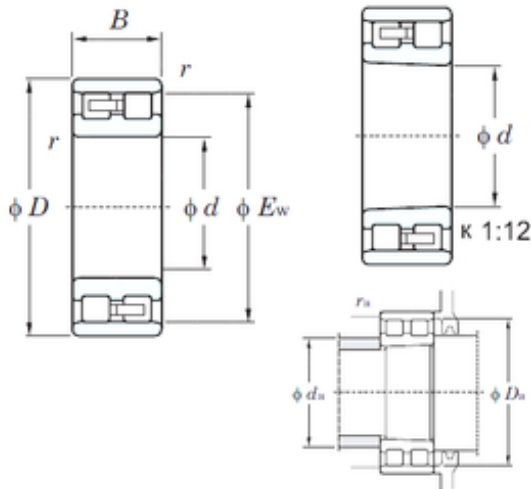

## NN3028 KOYO Double-row cylindrical roller bearings

Bearing No. NN3028

Size	140x210x53 mm
Bore Diameter	140 mm
Outer Diameter	210 mm
Width	53 mm
d	140 mm
D	210 mm
Ew	192 mm
B	53 mm
C	53 mm
r min.	2 mm
da min.	149 mm
Da min	194 mm
Da max.	201 mm
ra max.	2 mm
Weight	6,41 Kg
Basic dynamic load rating (C)	297 kN
Basic static load rating (C0)	516 kN
(Grease) Lubrication Speed	2700 r/min
Bearing No.	NN3028
r(min)	2
Cr	372
C0r	516
Cu	61.5
Grease lub.	2700
Oil lub.	3300