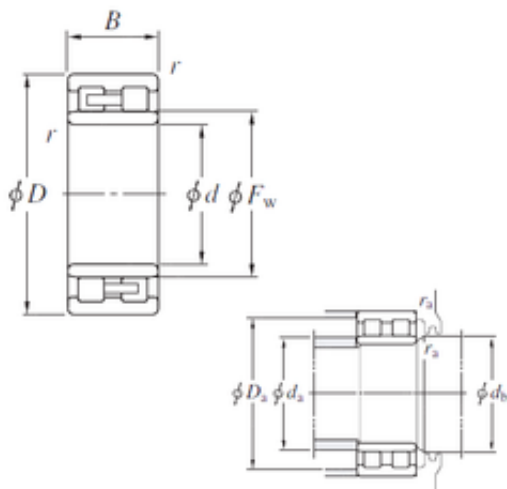

# LY?MANUFACTURING CO.,LTD.

NNU4934 Bearing 2D drawings and 3D CAD models

## NNU4934 KOYO Double-row cylindrical roller bearings

Bearing No. NNU4934

Size	170x230x60 mm
Bore Diameter	170 mm
Outer Diameter	230 mm
Width	60 mm
d	170 mm
Fw	188,5 mm
D	230 mm
B	60 mm
C	60 mm
r min.	2 mm
da min.	179 mm
da max	186 mm
Da max.	221 mm
db min	192 mm
ra max.	2 mm
Weight	7,2 Kg
Basic dynamic load rating (C)	361 kN
Basic static load rating (C0)	763 kN
(Grease) Lubrication Speed	2300 r/min
Bearing No.	NNU4934
r(min)	2
Cr	451
C0r	763
Cu	86.4
Grease lub.	2300