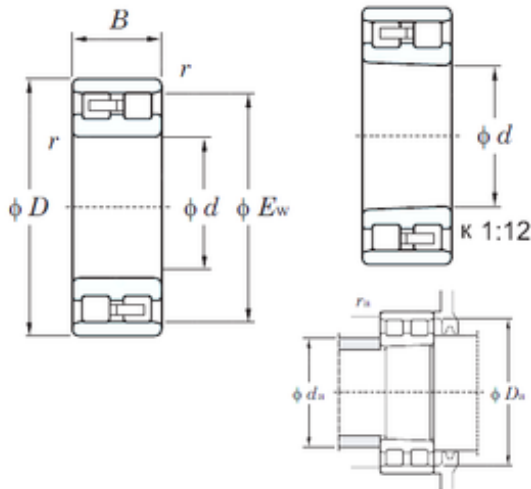

## NN3036 KOYO Double-row cylindrical roller bearings

Bearing No. NN3036

Size	180x280x74 mm
Bore Diameter	180 mm
Outer Diameter	280 mm
Width	74 mm
d	180 mm
D	280 mm
Ew	255 mm
B	74 mm
C	74 mm
r min.	2,1 mm
da min.	191 mm
Da min	257 mm
Da max.	269 mm
ra max.	2 mm
Weight	16,8 Kg
Basic dynamic load rating (C)	561 kN
Basic static load rating (C0)	958 kN
(Grease) Lubrication Speed	2000 r/min
Bearing No.	NN3036
r(min)	2.1
Cr	705
C0r	958
Cu	118
Grease lub.	2000
Oil lub.	2400