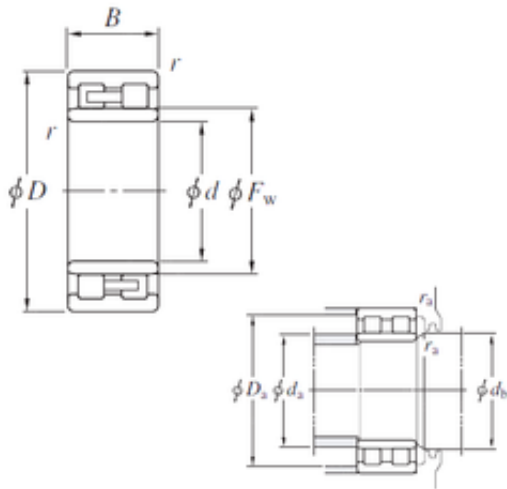

# LY?MANUFACTURING CO.,LTD.

NNU4938 Bearing 2D drawings and 3D CAD models

## NNU4938 KOYO Double-row cylindrical roller bearings

Bearing No. NNU4938

Size	190x260x69 mm
Bore Diameter	190 mm
Outer Diameter	260 mm
Width	69 mm
d	190 mm
Fw	210 mm
D	260 mm
B	69 mm
C	69 mm
r min.	2 mm
da min.	199 mm
da max	207 mm
Da max.	251 mm
db min	215 mm
ra max.	2 mm
Weight	11 Kg
Basic dynamic load rating (C)	465 kN
Basic static load rating (C0)	996 kN
(Grease) Lubrication Speed	2000 r/min
Bearing No.	NNU4938
r(min)	2
Cr	581
C0r	996
Cu	119
Grease lub.	2000